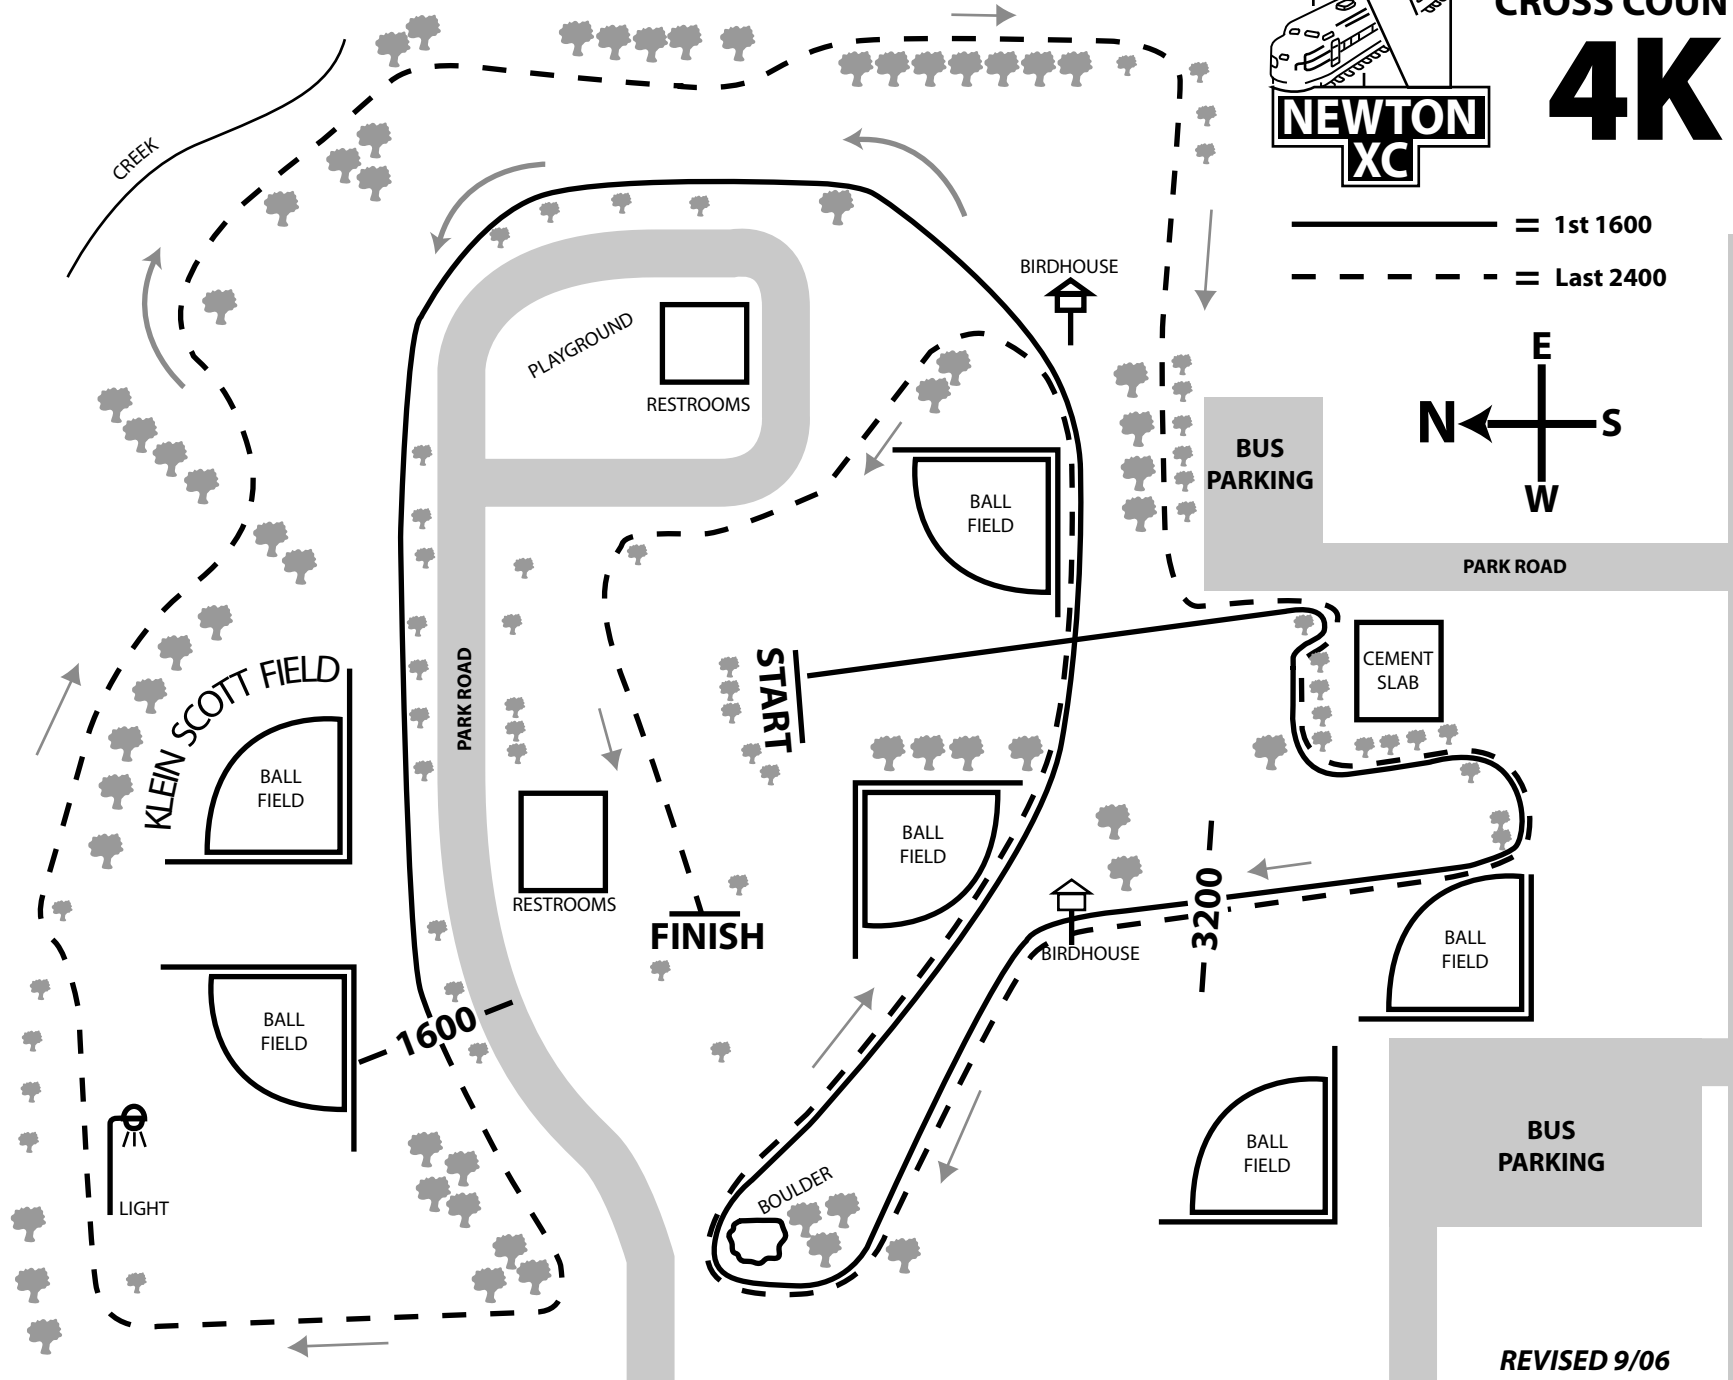

# NEWTON CENTENNIAL PARK CROSS COUNTRY COURSE

## 4K

— = 1st 1600  
- - - = Last 2400

REVISED 9/06

CENTENNIAL ROAD